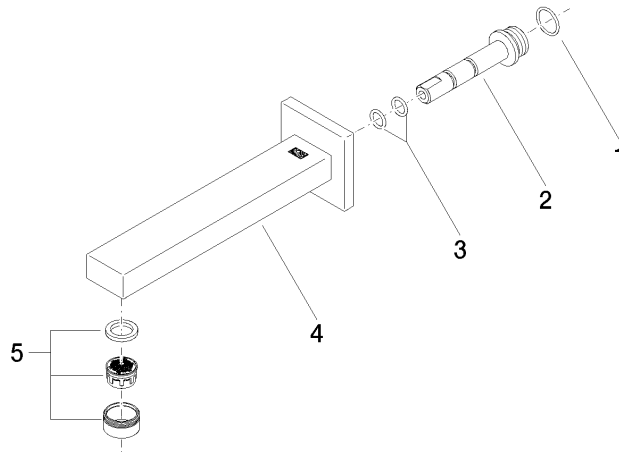

SYMETRICS Wall-mounted basin spout without pop-up waste - Brushed Durabronz (23kt Gold)

13 800 980

- 185mm projection
- fixed spout
- circular, air-enriched flow
- hole diameter 37 mm
- rosette 60 x 60 mm
- 1/2" connection
- plug-link mounting
- max. flow 7 l/min
- lead-free
- WRAS 1904065

For Touchfree control please order eSet Touchfree
WITH or WITHOUT temperature adjustment

Recommended miscellaneous

Concealed wall elbow -

35 085 970 90

- max. recess depth 163 mm
- min. recess depth 90 mm

SYMETRICS Wall-mounted basin spout without pop-up waste - Brushed Durabronz (23kt Gold)

13 800 980
mm [inches]

Flow rate chart

Certificates

LGA_18592.

WRAS_1904065.

**SYMETRICS Wall-mounted basin spout without pop-up waste - Brushed
Durabronz (23kt Gold)**

13 800 980

Spare parts list

No.	Item Number	Name	Quantity used	Delivery time
1	09 14 10 053 90	seal	1	2
2	09 24 04 135 90	nipple	1	2
3	09 14 10 008 90	seal	2	2
4	90 11 68 004 00-28	spout	1	20
5	90 23 01 029 02-28	aerator	1	20