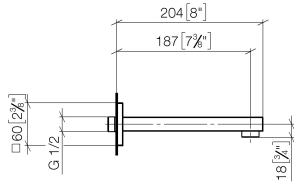

SYMETRICS Wall-mounted basin spout without pop-up waste - Brushed Durabronz (23kt Gold)

13 800 980

- 185mm projection
- fixed spout
- circular, air-enriched flow
- hole diameter 37 mm
- rosette 60 x 60 mm
- 1/2" connection
- plug-link mounting
- max. flow 7 l/min
- lead-free
- WRAS 1904065

For Touchfree control please order eSet Touchfree
WITH or WITHOUT temperature adjustment

Recommended miscellaneous

Concealed wall elbow -

35 085 970 90

- max. recess depth 163 mm
- min. recess depth 90 mm

SYMETRICS Wall-mounted basin spout without pop-up waste - Brushed Durabronz (23kt Gold)

13 800 980
mm [inches]

Flow rate chart

Certificates

LGA_18592.

WRAS_1904065.

**SYMETRICS Wall-mounted basin spout without pop-up waste - Brushed
Durabronz (23kt Gold)**

13 800 980

Spare parts list

No.	Item Number	Name	Quantity used	Delivery time
1	09 14 10 053 90	seal	1	2
2	09 24 04 135 90	nipple	1	2
3	09 14 10 008 90	seal	2	2
4	90 11 68 004 00-28	spout	1	20
5	90 23 01 029 02-28	aerator	1	20